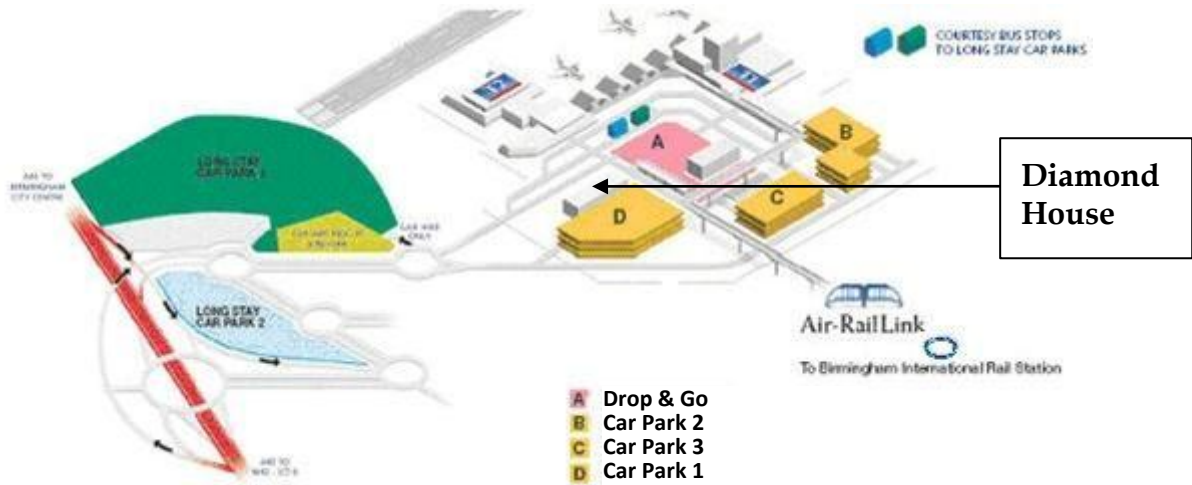

DIRECTIONS FOR DIAMOND HOUSE

TRAVEL BY CAR

Birmingham Airport is situated on the A45 (Birmingham-Coventry) trunk road off Junction 6 of the M42. There are direct connections to the M1, M5, M6 and M40. The Airport is clearly signposted on both the motorways and major trunk roads and is well marked on all good quality road maps. At the junction of the A45 and the B4438 follow the signs into the Airport. Continue along Airport Way and follow the signs for Car Park 1.

AIRPORT MAP

TRAVEL BY TRAIN

Air-Rail links the Airport directly to Birmingham International Station and the National Exhibition Centre (NEC). This runs approximately every 2 minutes.

TRAVEL BY BUS

Birmingham Airport has an extensive network of local bus services. They all operate from the set down area in Comet Road. Centro hotline for local bus and train information is 0121 200 2700.

ARRIVAL AT DIAMOND HOUSE

The entrance to Diamond House (DH) is located opposite the Terminal and car parking can be found in Car Park 1. On arrival at Diamond House, please report to reception on the ground floor.